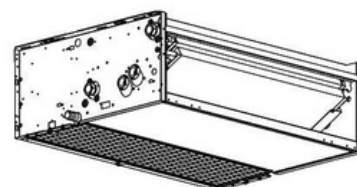

ELIOS E (DA INCASSO, SENZA MANTELLO)

RIPRESA ARIA FRONTALE - VALVOLE A 3 VIE 230V + A SFERA E DETENTORE BAC MONT ORIZZ									
		motore asincrono			motore ECM				
		attacchi a sinistra		attacchi a destra		attacchi a sinistra		attacchi a destra	
Taglia	Modello	Prezzo (€)	Modello	Prezzo (€)	Modello	Prezzo (€)	Modello	Prezzo (€)	
10 E	HWF-010CES3F	630	HWF-010CED3F	630					
20 E	HWF-020CES3F	650	HWF-020CED3F	650	HWF-020EES3F	905	HWF-020EED3F	905	
30 E	HWF-030CES3F	690	HWF-030CED3F	690	HWF-030EES3F	946	HWF-030EED3F	946	
40 E	HWF-040CES3F	734	HWF-040CED3F	734	HWF-040EES3F	974	HWF-040EED3F	974	
50 E	HWF-050CES3F	778	HWF-050CED3F	778	HWF-050EES3F	1.018	HWF-050EED3F	1.018	
60 E	HWF-060CES3F	845	HWF-060CED3F	845	HWF-060EES3F	1.075	HWF-060EED3F	1.075	
70 E	HWF-070CES3F	909	HWF-070CED3F	909	HWF-070EES3F	1.141	HWF-070EED3F	1.141	
80 E	HWF-080CES3F	959	HWF-080CED3F	959	HWF-080EES3F	1.189	HWF-080EED3F	1.189	
90 E	HWF-090CES3F	1.253	HWF-090CED3F	1.253	HWF-090EES3F	1.702	HWF-090EED3F	1.702	
100 E	HWF-100CES3F	1.424	HWF-100CED3F	1.424	HWF-100EES3F	1.890	HWF-100EED3F	1.890