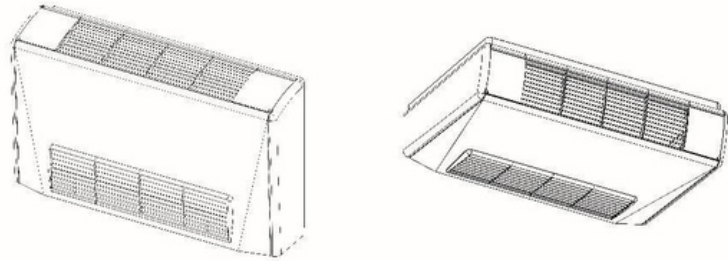

ELIOS N (CON MOBILE, CON MANTELLO)

RIPRESA ARIA FRONTALE - VALVOLE A 3 VIE 230V + A SFERA E DETENTORE BAC MONT VERT

Taglia	motore asincrono				motore ECM			
	attacchi a sinistra		attacchi a destra		attacchi a sinistra		attacchi a destra	
	Modello	Prezzo (€)	Modello	Prezzo (€)	Modello	Prezzo (€)	Modello	Prezzo (€)
10 N	HWF-010CNS3F	638	HWF-010CND3F	638				
20 N	HWF-020CNS3F	667	HWF-020CND3F	667	HWF-020ENS3F	922	HWF-020END3F	922
30 N	HWF-030CNS3F	709	HWF-030CND3F	709	HWF-030ENS3F	965	HWF-030END3F	965
40 N	HWF-040CNS3F	751	HWF-040CND3F	751	HWF-040ENS3F	991	HWF-040END3F	991
50 N	HWF-050CNS3F	788	HWF-050CND3F	788	HWF-050ENS3F	1.030	HWF-050END3F	1.030
60 N	HWF-060CNS3F	854	HWF-060CND3F	854	HWF-060ENS3F	1.087	HWF-060END3F	1.087
70 N	HWF-070CNS3F	930	HWF-070CND3F	930	HWF-070ENS3F	1.160	HWF-070END3F	1.160
80 N	HWF-080CNS3F	971	HWF-080CND3F	971	HWF-080ENS3F	1.203	HWF-080END3F	1.203
90 N	HWF-090CNS3F	1.289	HWF-090CND3F	1.289	HWF-090ENS3F	1.740	HWF-090END3F	1.740
100 N	HWF-100CNS3F	1.434	HWF-100CND3F	1.434	HWF-100ENS3F	1.902	HWF-100END3F	1.902