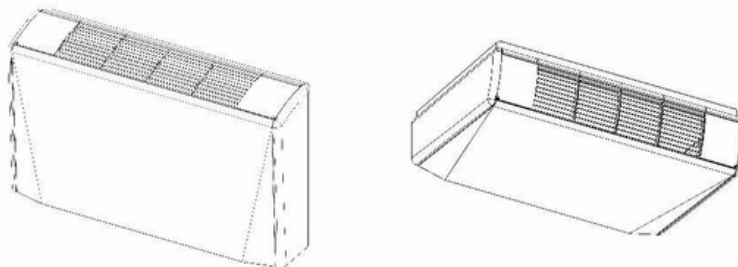

ELIOS M (CON MOBILE, CON MANTELLO)

RIPRESA ARIA DAL BASSO								
motore asincrono					motore ECM			
attacchi a sinistra			attacchi a destra		attacchi a sinistra		attacchi a destra	
Taglia	Modello	Prezzo (€)	Modello	Prezzo (€)	Modello	Prezzo (€)	Modello	Prezzo (€)
10 M	HWF-010CMS	420	HWF-010CMD	420				
20 M	HWF-020CMS	437	HWF-020CMD	437	HWF-020EMS	691	HWF-020EMD	691
30 M	HWF-030CMS	477	HWF-030CMD	477	HWF-030EMS	731	HWF-030EMD	731
40 M	HWF-040CMS	526	HWF-040CMD	526	HWF-040EMS	765	HWF-040EMD	765
50 M	HWF-050CMS	557	HWF-050CMD	557	HWF-050EMS	798	HWF-050EMD	798
60 M	HWF-060CMS	621	HWF-060CMD	621	HWF-060EMS	853	HWF-060EMD	853
70 M	HWF-070CMS	691	HWF-070CMD	691	HWF-070EMS	923	HWF-070EMD	923
80 M	HWF-080CMS	733	HWF-080CMD	733	HWF-080EMS	965	HWF-080EMD	965
90 M	HWF-090CMS	1.019	HWF-090CMD	1.019	HWF-090EMS	1.467	HWF-090EMD	1.467
100 M	HWF-100CMS	1.159	HWF-100CMD	1.159	HWF-100EMS	1.628	HWF-100EMD	1.628

ELIOS M (CON MOBILE, CON MANTELLO)

RIPRESA ARIA DAL BASSO - VALVOLE A 3 VIE 230V + A SFERA E DETENTORE BAC MONT VERT								
motore asincrono					motore ECM			
attacchi a sinistra			attacchi a destra		attacchi a sinistra		attacchi a destra	
Taglia	Modello	Prezzo (€)	Modello	Prezzo (€)	Modello	Prezzo (€)	Modello	Prezzo (€)
10 M	HWF-010CMS3F	627	HWF-010CMD3F	627				
20 M	HWF-020CMS3F	643	HWF-020CMD3F	643	HWF-020EMS3F	898	HWF-020EMD3F	898
30 M	HWF-030CMS3F	683	HWF-030CMD3F	683	HWF-030EMS3F	938	HWF-030EMD3F	938
40 M	HWF-040CMS3F	732	HWF-040CMD3F	732	HWF-040EMS3F	972	HWF-040EMD3F	972
50 M	HWF-050CMS3F	763	HWF-050CMD3F	763	HWF-050EMS3F	1.005	HWF-050EMD3F	1.005
60 M	HWF-060CMS3F	844	HWF-060CMD3F	844	HWF-060EMS3F	1.076	HWF-060EMD3F	1.076
70 M	HWF-070CMS3F	915	HWF-070CMD3F	915	HWF-070EMS3F	1.146	HWF-070EMD3F	1.146
80 M	HWF-080CMS3F	957	HWF-080CMD3F	957	HWF-080EMS3F	1.188	HWF-080EMD3F	1.188
90 M	HWF-090CMS3F	1.276	HWF-090CMD3F	1.276	HWF-090EMS3F	1.725	HWF-090EMD3F	1.725
100 M	HWF-100CMS3F	1.417	HWF-100CMD3F	1.417	HWF-100EMS3F	1.886	HWF-100EMD3F	1.886