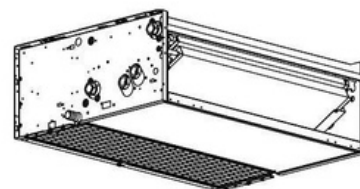

ELIOS AP-E (DA INCASSO)

VERSIONE 2 TUBI								
motore asincrono					motore ECM			
attacchi a sinistra			attacchi a destra		attacchi a sinistra		attacchi a destra	
Taglia	Modello	Prezzo (€)	Modello	Prezzo (€)	Modello	Prezzo (€)	Modello	Prezzo (€)
20 AP-E	HWF-020DES	477	HWF-020DED	477	HWF-020FES	741	HWF-020FED	741
30 AP-E	HWF-030DES	525	HWF-030DED	525	HWF-030FES	782	HWF-030FED	782
40 AP-E	HWF-040DES	576	HWF-040DED	576	HWF-040FES	822	HWF-040FED	822
50 AP-E	HWF-050DES	644	HWF-050DED	644	HWF-050FES	867	HWF-050FED	867
60 AP-E	HWF-060DES	701	HWF-060DED	701	HWF-060FES	918	HWF-060FED	918
70 AP-E	HWF-070DES	981	HWF-070DED	981				
VERSIONE 2 TUBI + VALVOLA 3 VIE								
motore asincrono					motore ECM			
attacchi a sinistra			attacchi a destra		attacchi a sinistra		attacchi a destra	
Taglia	Modello	Prezzo (€)	Modello	Prezzo (€)	Modello	Prezzo (€)	Modello	Prezzo (€)
20 AP-E	HWF-020DES3	635	HWF-020DED3	635	HWF-020FES3	900	HWF-020FED3	900
30 AP-E	HWF-030DES3	683	HWF-030DED3	683	HWF-030FES3	941	HWF-030FED3	941
40 AP-E	HWF-040DES3	734	HWF-040DED3	734	HWF-040FES3	981	HWF-040FED3	981
50 AP-E	HWF-050DES3	802	HWF-050DED3	802	HWF-050FES3	1.025	HWF-050FED3	1.025
60 AP-E	HWF-060DES3	869	HWF-060DED3	869	HWF-060FES3	1.085	HWF-060FED3	1.085
70 AP-E	HWF-070DES3	1.148	HWF-070DED3	1.148