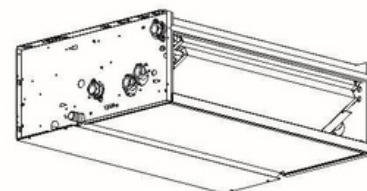

ELIOS D (DA INCASSO, SENZA MANTELLO)

RIPRESA ARIA DAL BASSO - VALVOLE A 3 VIE 230V + A SFERA E DETENTORE BAC MONT ORIZZ								
motore asincrono					motore ECM			
attacchi a sinistra			attacchi a destra		attacchi a sinistra		attacchi a destra	
Taglia	Modello	Prezzo (€)	Modello	Prezzo (€)	Modello	Prezzo (€)	Modello	Prezzo (€)
10 D	HWF-010CDS3F	580	HWF-010CDD3F	580				
20 D	HWF-020CDS3F	599	HWF-020CDD3F	599	HWF-020EDS3F	853	HWF-020EDD3F	853
30 D	HWF-030CDS3F	639	HWF-030CDD3F	639	HWF-030EDS3F	895	HWF-030EDD3F	895
40 D	HWF-040CDS3F	682	HWF-040CDD3F	682	HWF-040EDS3F	922	HWF-040EDD3F	922
50 D	HWF-050CDS3F	725	HWF-050CDD3F	725	HWF-050EDS3F	965	HWF-050EDD3F	965
60 D	HWF-060CDS3F	791	HWF-060CDD3F	791	HWF-060EDS3F	1.021	HWF-060EDD3F	1.021
70 D	HWF-070CDS3F	851	HWF-070CDD3F	851	HWF-070EDS3F	1.084	HWF-070EDD3F	1.084
80 D	HWF-080CDS3F	902	HWF-080CDD3F	902	HWF-080EDS3F	1.132	HWF-080EDD3F	1.132
90 D	HWF-090CDS3F	1.193	HWF-090CDD3F	1.193	HWF-090EDS3F	1.642	HWF-090EDD3F	1.642
100 D	HWF-100CDS3F	1.357	HWF-100CDD3F	1.357	HWF-100EDS3F	1.823	HWF-100EDD3F	1.823