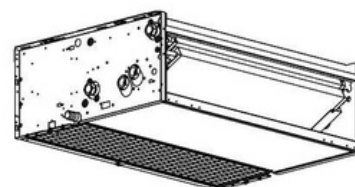

ELIOS E (DA INCASSO, SENZA MANTELLO)

RIPRESA ARIA FRONTALE

Taglia	RIPRESA ARIA FRONTALE							
	motore asincrono				motore ECM			
	attacchi a sinistra		attacchi a destra		attacchi a sinistra		attacchi a destra	
Modello	Prezzo (€)	Modello	Prezzo (€)	Modello	Prezzo (€)	Modello	Prezzo (€)	
10 E	HWF-010CES	423	HWF-010CED	423				
20 E	HWF-020CES	444	HWF-020CED	444	HWF-020EES	698	HWF-020EED	698
30 E	HWF-030CES	484	HWF-030CED	484	HWF-030EES	739	HWF-030EED	739
40 E	HWF-040CES	528	HWF-040CED	528	HWF-040EES	767	HWF-040EED	767
50 E	HWF-050CES	572	HWF-050CED	572	HWF-050EES	811	HWF-050EED	811
60 E	HWF-060CES	622	HWF-060CED	622	HWF-060EES	851	HWF-060EED	851
70 E	HWF-070CES	685	HWF-070CED	685	HWF-070EES	918	HWF-070EED	918
80 E	HWF-080CES	735	HWF-080CED	735	HWF-080EES	966	HWF-080EED	966
90 E	HWF-090CES	996	HWF-090CED	996	HWF-090EES	1.445	HWF-090EED	1.445
100 E	HWF-100CES	1.166	HWF-100CED	1.166	HWF-100EES	1.632	HWF-100EED	1.632