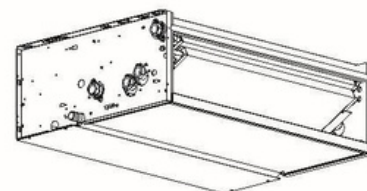

ELIOS D (DA INCASSO, SENZA MANTELLO)

RIPRESA ARIA DAL BASSO								
motore asincrono					motore ECM			
attacchi a sinistra			attacchi a destra		attacchi a sinistra		attacchi a destra	
Taglia	Modello	Prezzo (€)	Modello	Prezzo (€)	Modello	Prezzo (€)	Modello	Prezzo (€)
10 D	HWF-010CDS	373	HWF-010CDD	373				
20 D	HWF-020CDS	392	HWF-020CDD	392	HWF-020EDS	647	HWF-020EDD	647
30 D	HWF-030CDS	432	HWF-030CDD	432	HWF-030EDS	688	HWF-030EDD	688
40 D	HWF-040CDS	476	HWF-040CDD	476	HWF-040EDS	715	HWF-040EDD	715
50 D	HWF-050CDS	519	HWF-050CDD	519	HWF-050EDS	758	HWF-050EDD	758
60 D	HWF-060CDS	568	HWF-060CDD	568	HWF-060EDS	797	HWF-060EDD	797
70 D	HWF-070CDS	628	HWF-070CDD	628	HWF-070EDS	861	HWF-070EDD	861
80 D	HWF-080CDS	678	HWF-080CDD	678	HWF-080EDS	909	HWF-080EDD	909
90 D	HWF-090CDS	936	HWF-090CDD	936	HWF-090EDS	1.385	HWF-090EDD	1.385
100 D	HWF-100CDS	1.099	HWF-100CDD	1.099	HWF-100EDS	1.565	HWF-100EDD	1.565