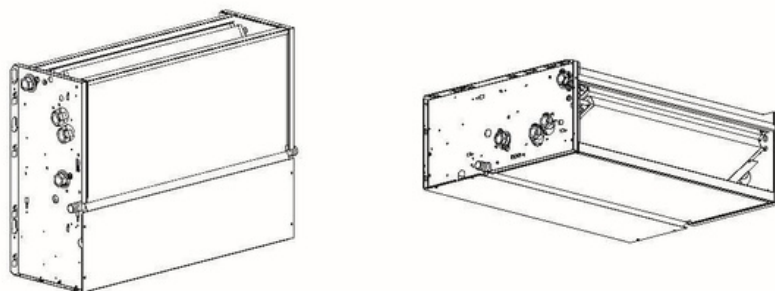

ELIOS AP-D (DA INCASSO)

VERSIONE 2 TUBI

Taglia	motore asincrono				motore ECM			
	attacchi a sinistra		attacchi a destra		attacchi a sinistra		attacchi a destra	
	Modello	Prezzo (€)	Modello	Prezzo (€)	Modello	Prezzo (€)	Modello	Prezzo (€)
20 AP-D	HWF-020DDS	425	HWF-020DDD	425	HWF-020FDS	690	HWF-020FDD	690
30 AP-D	HWF-030DDS	474	HWF-030DDD	474	HWF-030FDS	731	HWF-030FDD	731
40 AP-D	HWF-040DDS	524	HWF-040DDD	524	HWF-040FDS	770	HWF-040FDD	770
50 AP-D	HWF-050DDS	591	HWF-050DDD	591	HWF-050FDS	813	HWF-050FDD	813
60 AP-D	HWF-060DDS	647	HWF-060DDD	647	HWF-060FDS	864	HWF-060FDD	864
70 AP-D	HWF-070DDS	924	HWF-070DDD	924				

VERSIONE 2 TUBI + VALVOLA 3 VIE

Taglia	motore asincrono				motore ECM			
	attacchi a sinistra		attacchi a destra		attacchi a sinistra		attacchi a destra	
	Modello	Prezzo (€)	Modello	Prezzo (€)	Modello	Prezzo (€)	Modello	Prezzo (€)
20 AP-D	HWF-020DDS3	584	HWF-020DDD3	584	HWF-020FDS3	848	HWF-020FDD3	848
30 AP-D	HWF-030DDS3	632	HWF-030DDD3	632	HWF-030FDS3	890	HWF-030FDD3	890
40 AP-D	HWF-040DDS3	682	HWF-040DDD3	682	HWF-040FDS3	929	HWF-040FDD3	929
50 AP-D	HWF-050DDS3	749	HWF-050DDD3	749	HWF-050FDS3	972	HWF-050FDD3	972
60 AP-D	HWF-060DDS3	814	HWF-060DDD3	814	HWF-060FDS3	1.031	HWF-060FDD3	1.031
70 AP-D	HWF-070DDS3	1.091	HWF-070DDD3	1.091