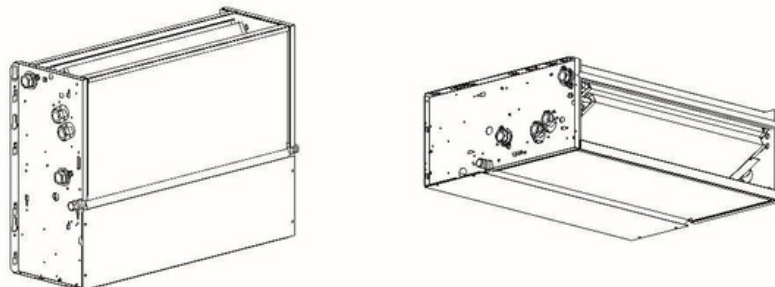

ELIOS AP-D (DA INCASSO)

VERSIONE 2 TUBI + VALVOLA 3 VIE + SFERA E DETENTORE								
motore asincrono					motore ECM			
attacchi a sinistra			attacchi a destra		attacchi a sinistra		attacchi a destra	
Taglia	Modello	Prezzo (€)	Modello	Prezzo (€)	Modello	Prezzo (€)	Modello	Prezzo (€)
20 AP-D	HWF-020DDS3F	632	HWF-020DDD3F	632	HWF-020FDS3F	897	HWF-020FDD3F	897
30 AP-D	HWF-030DDS3F	680	HWF-030DDD3F	680	HWF-030FDS3F	938	HWF-030FDD3F	938
40 AP-D	HWF-040DDS3F	730	HWF-040DDD3F	730	HWF-040FDS3F	977	HWF-040FDD3F	977
50 AP-D	HWF-050DDS3F	797	HWF-050DDD3F	797	HWF-050FDS3F	1.020	HWF-050FDD3F	1.020
60 AP-D	HWF-060DDS3F	871	HWF-060DDD3F	871	HWF-060FDS3F	1.087	HWF-060FDD3F	1.087
70 AP-D	HWF-070DDS3F	1.147	HWF-070DDD3F	1.147				

● Disponibilità a magazzino