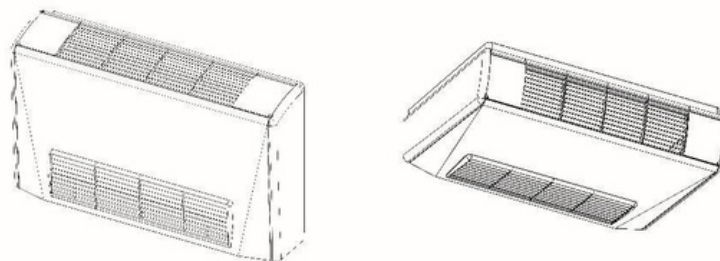

ELIOS N (CON MOBILE, CON MANTELLO)

RIPRESA ARIA FRONTALE								
motore asincrono					motore ECM			
attacchi a sinistra			attacchi a destra		attacchi a sinistra		attacchi a destra	
Taglia	Modello	Prezzo (€)	Modello	Prezzo (€)	Modello	Prezzo (€)	Modello	Prezzo (€)
10 N	HWF-010CNS	432	HWF-010CND	432				
20 N	HWF-020CNS	461	HWF-020CND	461	HWF-020ENS	715	HWF-020END	715
30 N	HWF-030CNS	503	HWF-030CND	503	HWF-030ENS	758	HWF-030END	758
40 N	HWF-040CNS	545	HWF-040CND	545	HWF-040ENS	784	HWF-040END	784
50 N	HWF-050CNS	582	HWF-050CND	582	HWF-050ENS	823	HWF-050END	823
60 N	HWF-060CNS	631	HWF-060CND	631	HWF-060ENS	864	HWF-060END	864
70 N	HWF-070CNS	706	HWF-070CND	706	HWF-070ENS	937	HWF-070END	937
80 N	HWF-080CNS	747	HWF-080CND	747	HWF-080ENS	980	HWF-080END	980
90 N	HWF-090CNS	1.031	HWF-090CND	1.031	HWF-090ENS	1.482	HWF-090END	1.482
100 N	HWF-100CNS	1.176	HWF-100CND	1.176	HWF-100ENS	1.644	HWF-100END	1.644