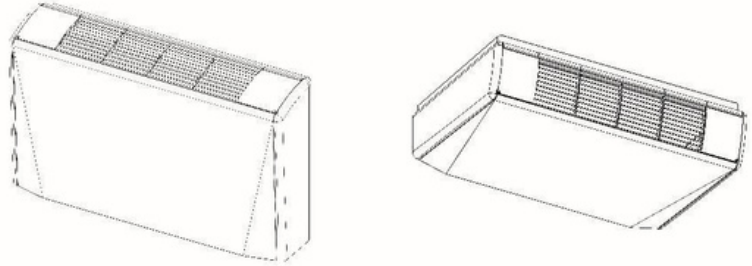

ELIOS M (CON MOBILE, CON MANTELLO)

RIPRESA ARIA DAL BASSO								
motore asincrono					motore ECM			
attacchi a sinistra			attacchi a destra		attacchi a sinistra		attacchi a destra	
Taglia	Modello	Prezzo (€)	Modello	Prezzo (€)	Modello	Prezzo (€)	Modello	Prezzo (€)
10 M	HWF-010CMS	420	HWF-010CMD	420				
20 M	HWF-020CMS	437	HWF-020CMD	437	HWF-020EMS	691	HWF-020EMD	691
30 M	HWF-030CMS	477	HWF-030CMD	477	HWF-030EMS	731	HWF-030EMD	731
40 M	HWF-040CMS	526	HWF-040CMD	526	HWF-040EMS	765	HWF-040EMD	765
50 M	HWF-050CMS	557	HWF-050CMD	557	HWF-050EMS	798	HWF-050EMD	798
60 M	HWF-060CMS	621	HWF-060CMD	621	HWF-060EMS	853	HWF-060EMD	853
70 M	HWF-070CMS	691	HWF-070CMD	691	HWF-070EMS	923	HWF-070EMD	923
80 M	HWF-080CMS	733	HWF-080CMD	733	HWF-080EMS	965	HWF-080EMD	965
90 M	HWF-090CMS	1.019	HWF-090CMD	1.019	HWF-090EMS	1.467	HWF-090EMD	1.467
100 M	HWF-100CMS	1.159	HWF-100CMD	1.159	HWF-100EMS	1.628	HWF-100EMD	1.628

ELIOS M (CON MOBILE, CON MANTELLO)

RIPRESA ARIA DAL BASSO - VALVOLE A 3 VIE 230V + A SFERA E DETENTORE BAC MONT VERT								
motore asincrono					motore ECM			
attacchi a sinistra			attacchi a destra		attacchi a sinistra		attacchi a destra	
Taglia	Modello	Prezzo (€)	Modello	Prezzo (€)	Modello	Prezzo (€)	Modello	Prezzo (€)
10 M	HWF-010CMS3F	627	HWF-010CMD3F	627				
20 M	HWF-020CMS3F	643	HWF-020CMD3F	643	HWF-020EMS3F	898	HWF-020EMD3F	898
30 M	HWF-030CMS3F	683	HWF-030CMD3F	683	HWF-030EMS3F	938	HWF-030EMD3F	938
40 M	HWF-040CMS3F	732	HWF-040CMD3F	732	HWF-040EMS3F	972	HWF-040EMD3F	972
50 M	HWF-050CMS3F	763	HWF-050CMD3F	763	HWF-050EMS3F	1.005	HWF-050EMD3F	1.005
60 M	HWF-060CMS3F	844	HWF-060CMD3F	844	HWF-060EMS3F	1.076	HWF-060EMD3F	1.076
70 M	HWF-070CMS3F	915	HWF-070CMD3F	915	HWF-070EMS3F	1.146	HWF-070EMD3F	1.146
80 M	HWF-080CMS3F	957	HWF-080CMD3F	957	HWF-080EMS3F	1.188	HWF-080EMD3F	1.188
90 M	HWF-090CMS3F	1.276	HWF-090CMD3F	1.276	HWF-090EMS3F	1.725	HWF-090EMD3F	1.725
100 M	HWF-100CMS3F	1.417	HWF-100CMD3F	1.417	HWF-100EMS3F	1.886	HWF-100EMD3F	1.886